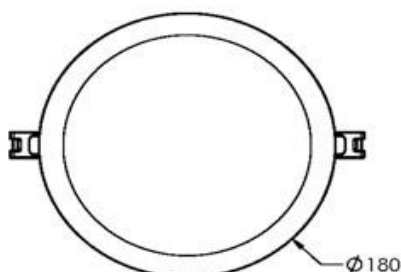

Project:

Reference No:

Quantity:

VIVALEC
electrical solution *

VIVALEC.COM

NEXUS LED Recessed Downlight DL6C 12W

Specification

Model	NEXUS LED Recessed Downlight DL6C 12W
Lamp Type	LED
Wattage	12W
LED Chip	30pcs LG SMD Led
Lumen	900lm
Dimmable	No
Material	Die Casting
Finishing Color	White
Dimension (D x H)	180mm x 29mm
Cut out Size(D)	160mm - 170mm
Weight	0.5kg
Color Temperature	6500k Daylight
Beam Angle	120°
AC Input	195 - 264 V
Power Factor	0.96
IP Rating	20
Average Lifetime	50,000 Hours

Dimension Details

Opening Hole 160mm ~ 170mm

Project:

Reference No:

Quantity:

VIVALEC
electrical solution *

VIVALEC.COM

Photometric Data