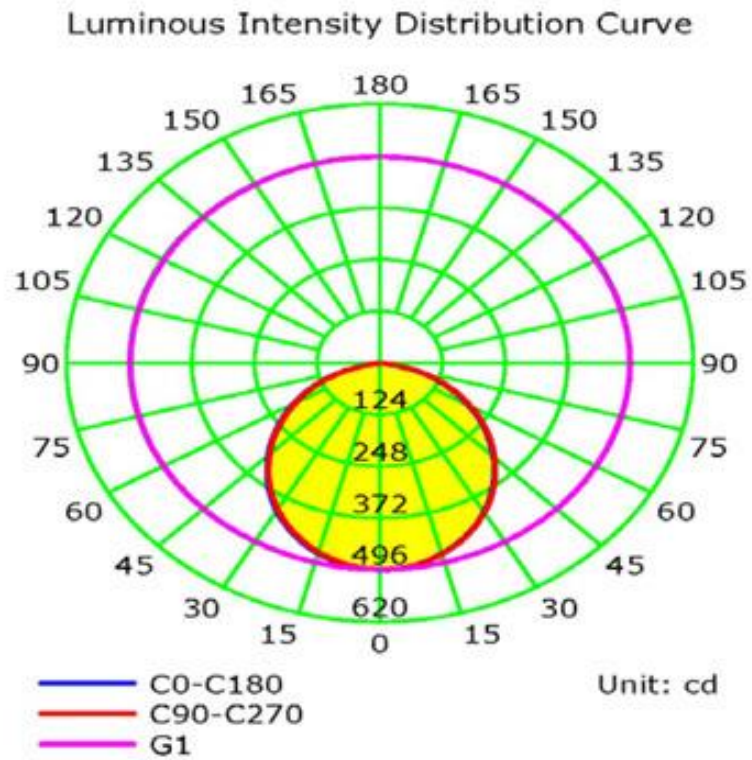

Project:

Reference No:

Quantity:

VIVALEC
electrical solution *

VIVALEC.COM

NEXUS LED Recessed Downlight DL6C 12W

Specification

Model	NEXUS LED Recessed Downlight DL6C 12W
Lamp Type	LED
Wattage	12W
LED Chip	30pcs LG SMD Led
Lumen	900lm
Dimmable	No
Material	Die Casting
Finishing Color	White
Dimension (D x H)	180mm x 29mm
Cut out Size(D)	160mm - 170mm
Weight	0.5kg
Color Temperature	6500k Daylight
Beam Angle	120°
AC Input	195 - 264 V
Power Factor	0.96
IP Rating	20
Average Lifetime	50,000 Hours

Dimension Details

Opening Hole 160mm ~ 170mm

Project:

Reference No:

Quantity:

VIVALEC
electrical solution *

VIVALEC.COM

Photometric Data